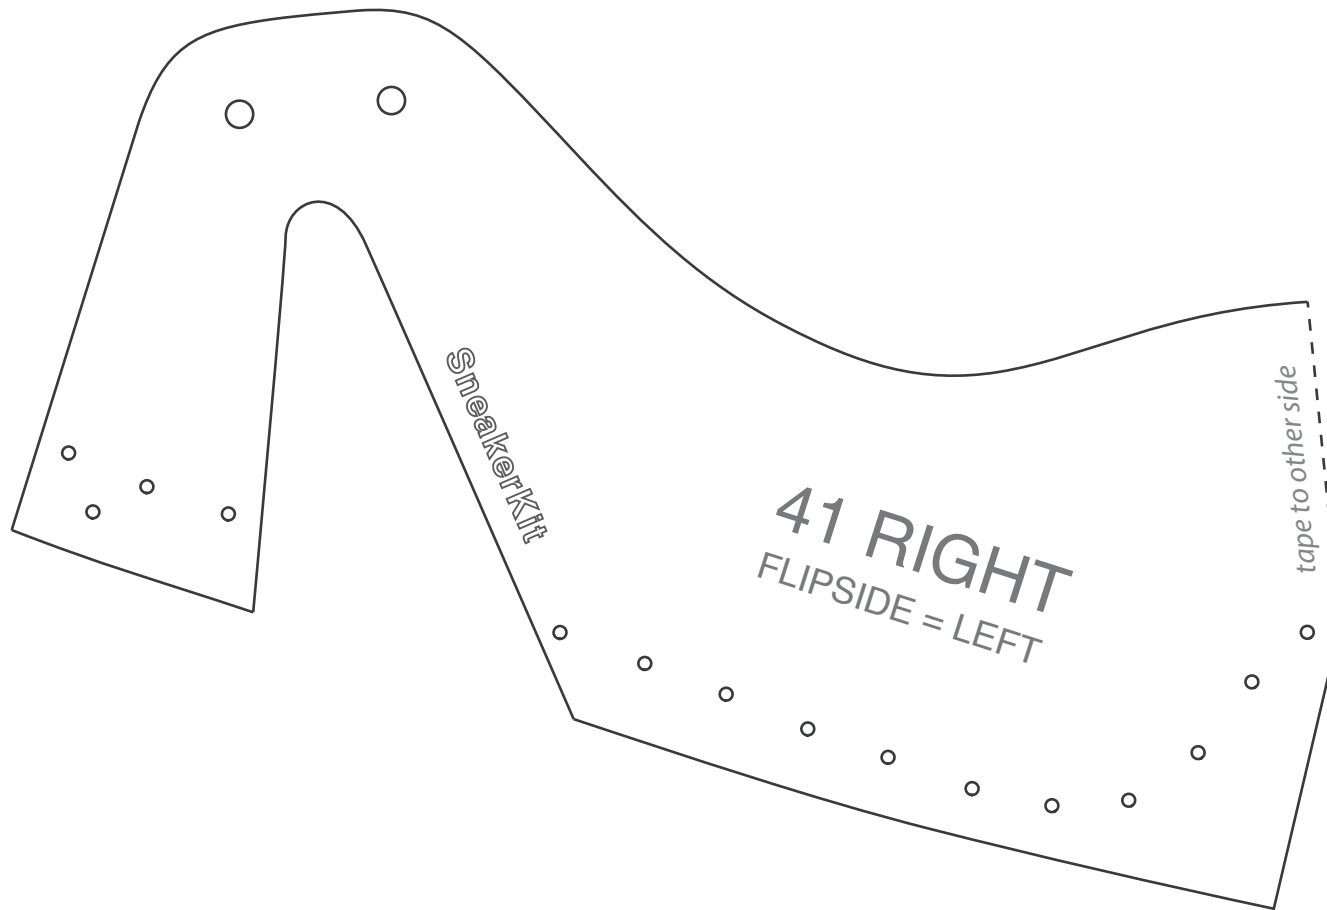

'SUMMER 2'

10 centimeter

4 inch

Place patterns like this →

10 centimeter

4 inch

SneakerKit

41 RIGHT

FLIPSIDE = LEFT