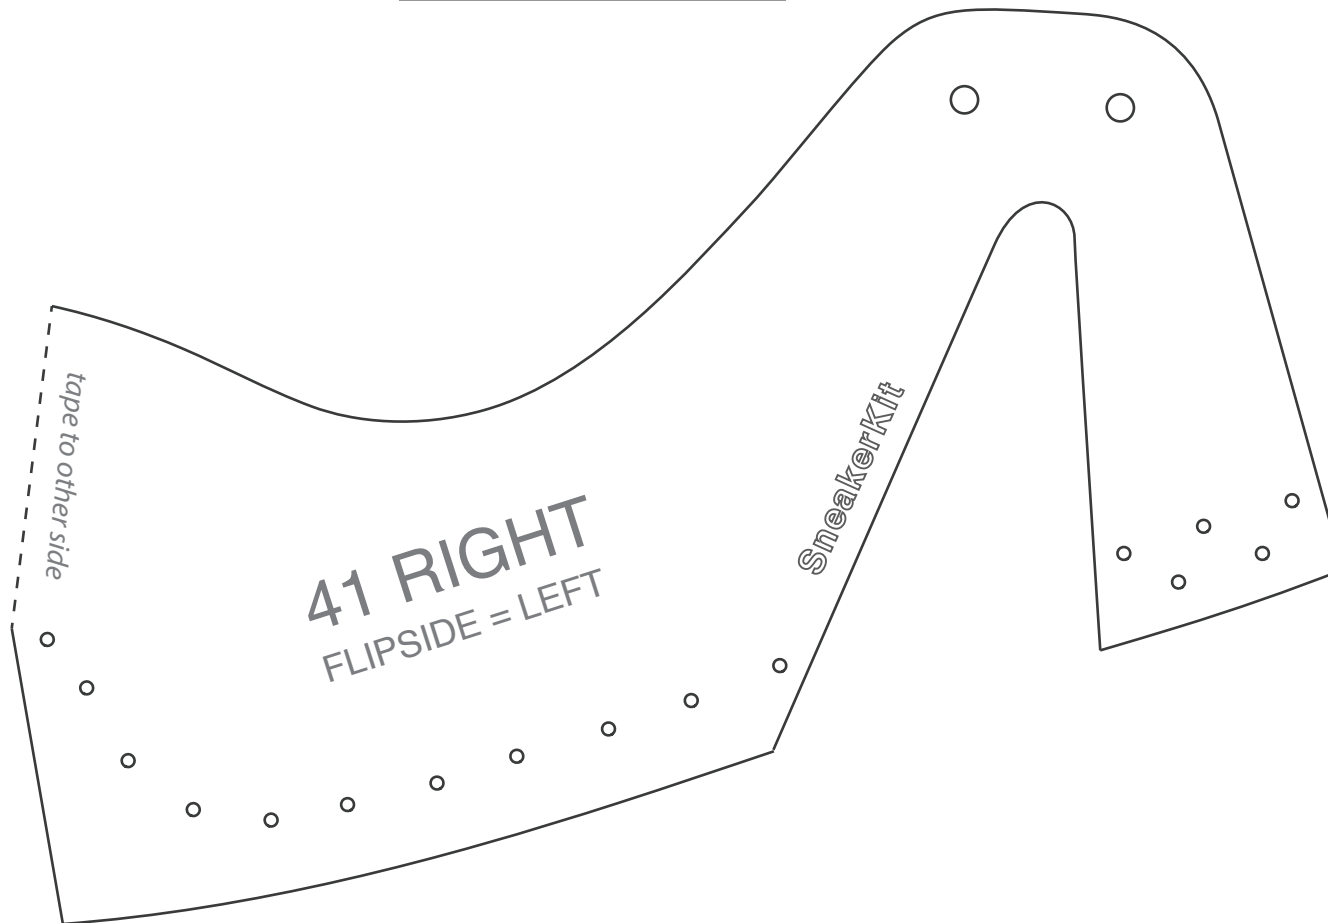

'SUMMER 2'

10 centimeter

4 inch

Place patterns like this →

10 centimeter

4 inch

SneakerKit

41 RIGHT

FLIPSIDE = LEFT