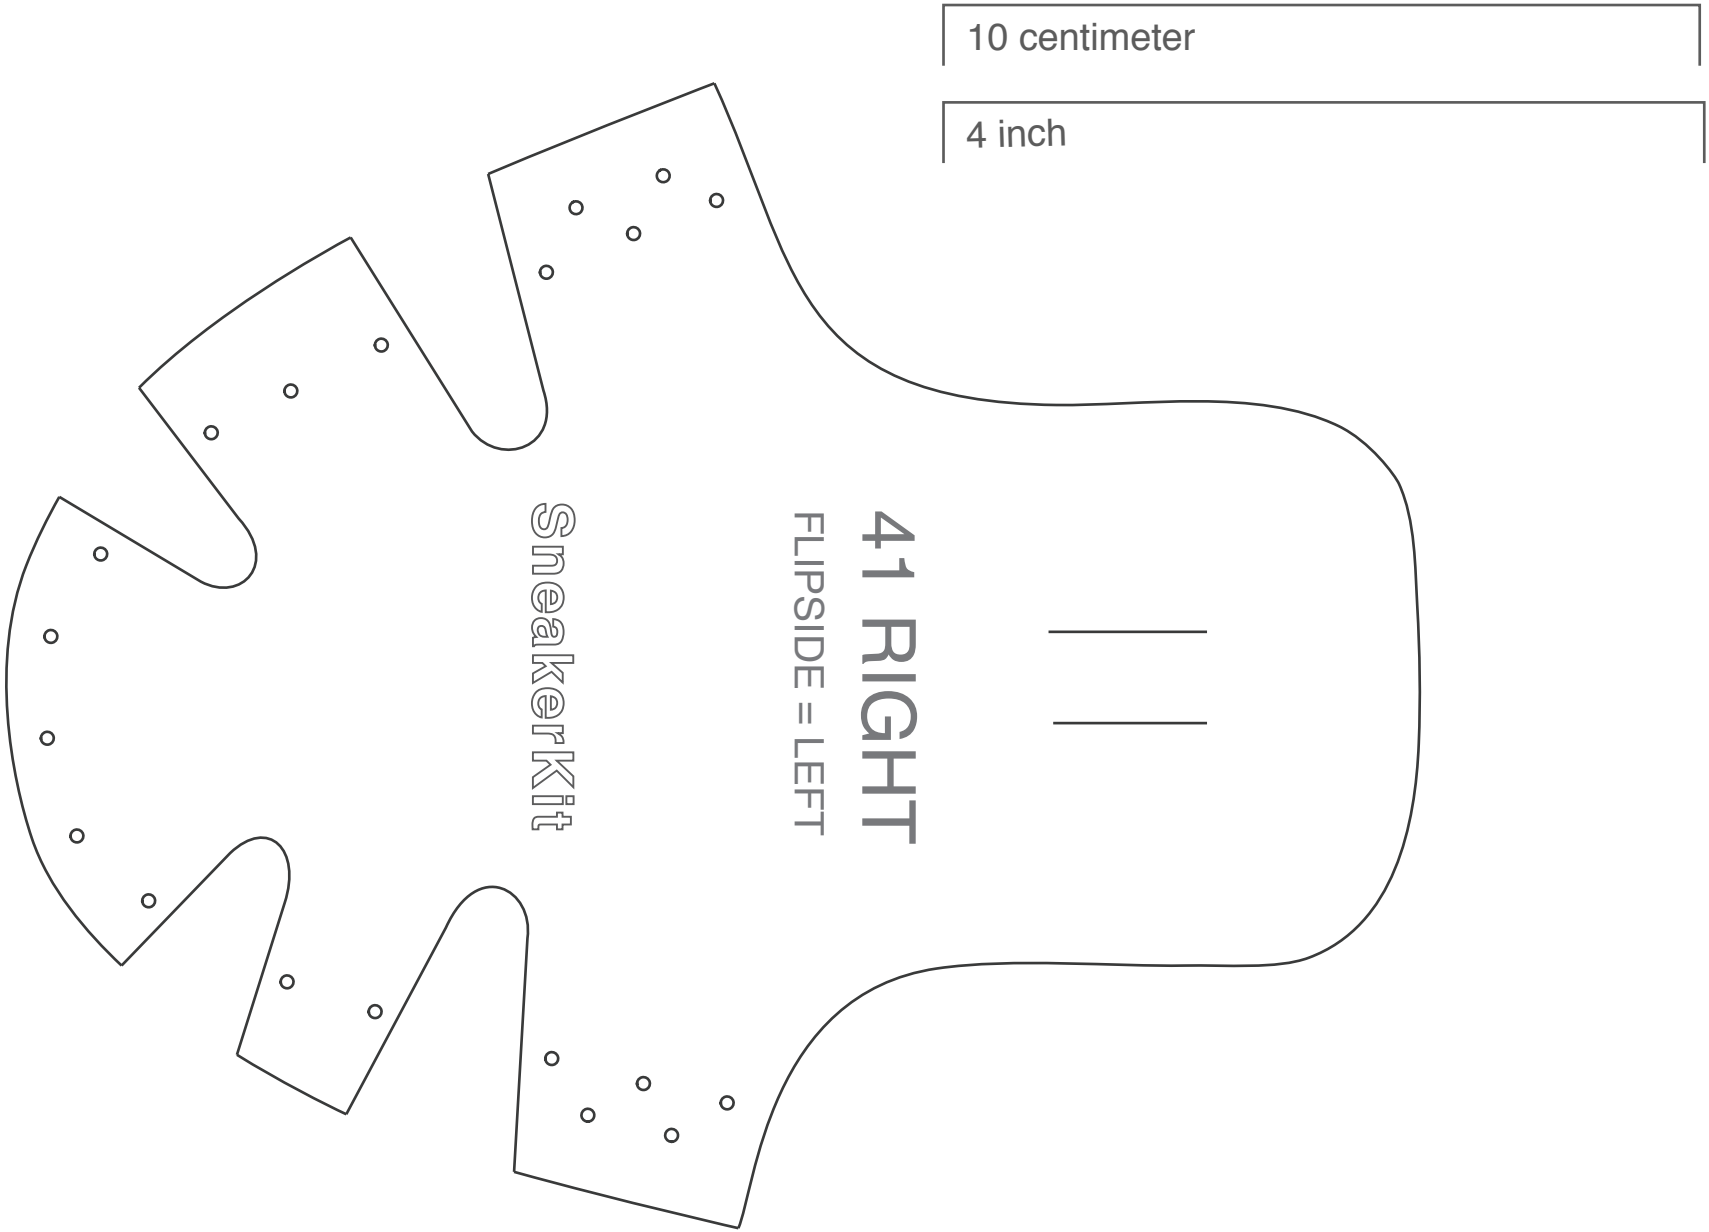

'SUMMER 2'

10 centimeter

4 inch

Place patterns like this →

10 centimeter

4 inch

SneakerKit

41 RIGHT

FLIPSIDE = LEFT