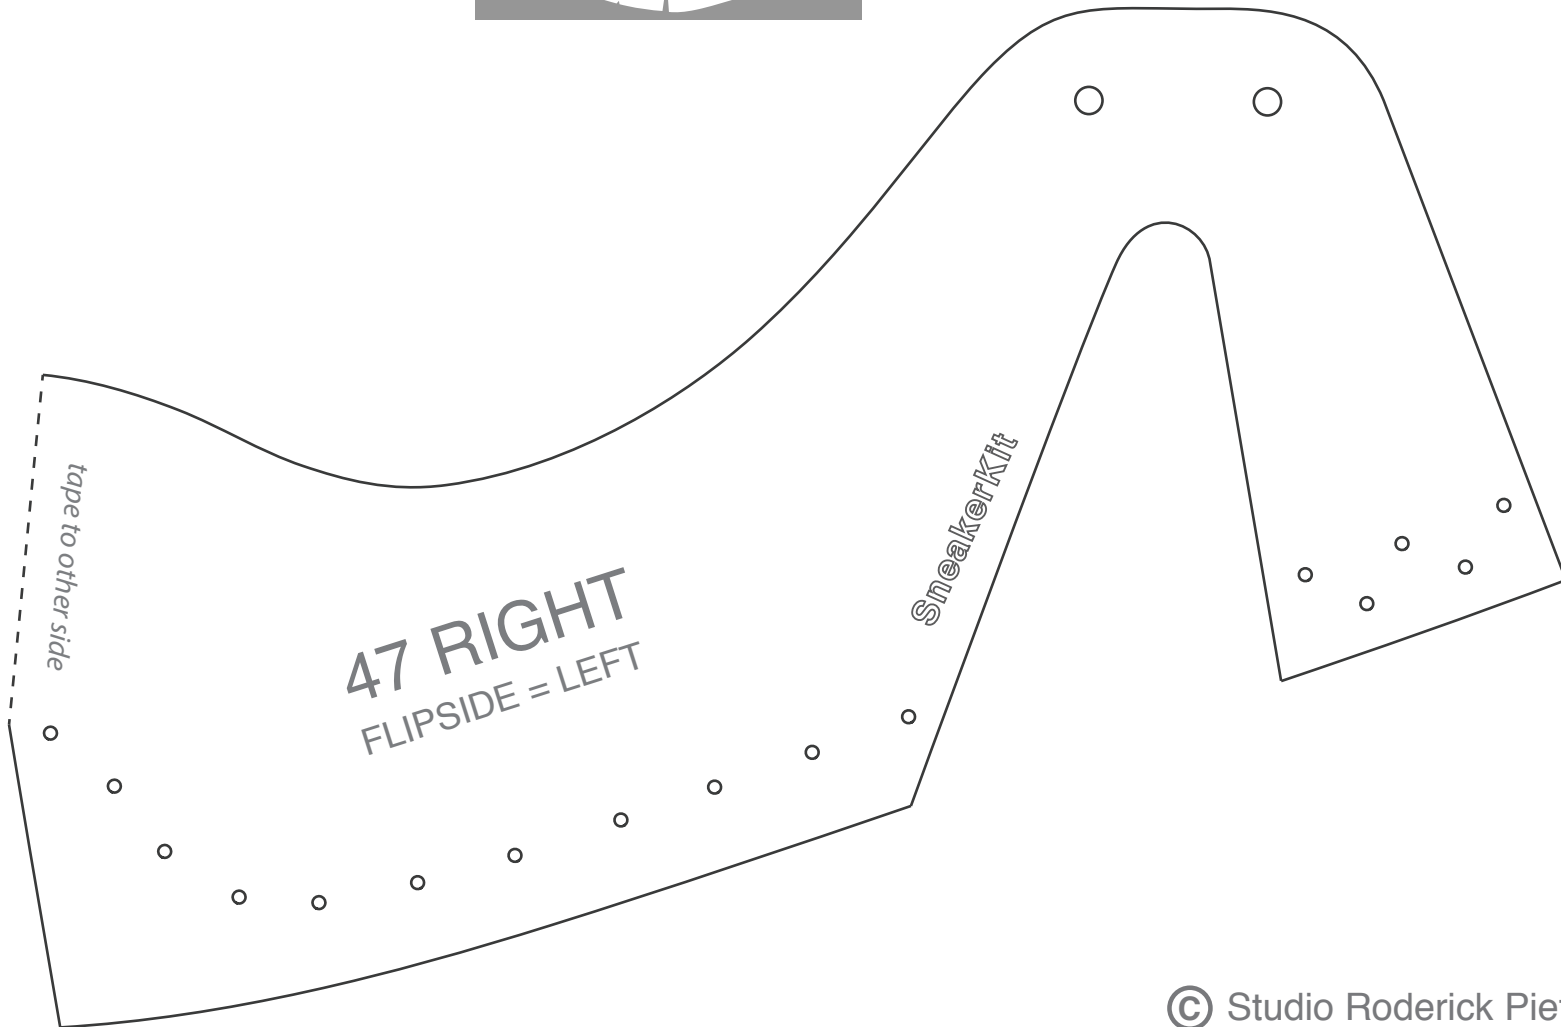

# 'SUMMER 2'

10 centimeter

4 inch

Place patterns like this →

10 centimeter

4 inch

SneakerKit

47 RIGHT

FLIPSIDE = LEFT