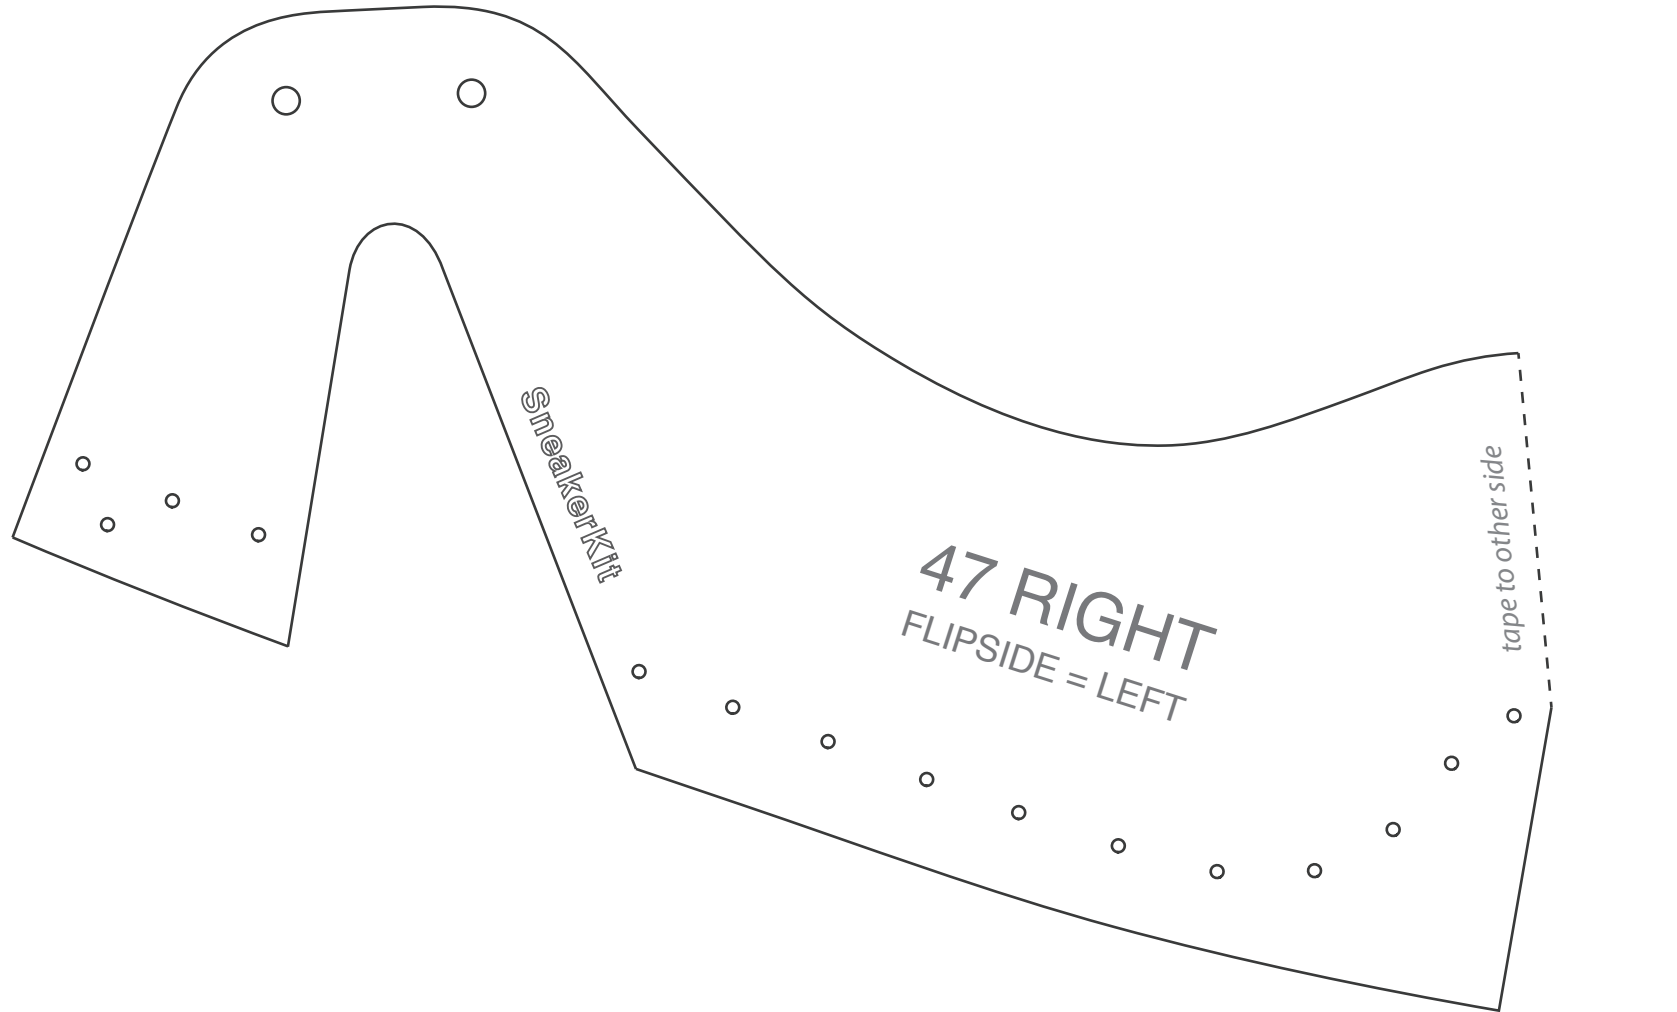

# 'SUMMER 2'

10 centimeter

4 inch

Place patterns like this →

10 centimeter

4 inch

SneakerKit

47 RIGHT

FLIPSIDE = LEFT